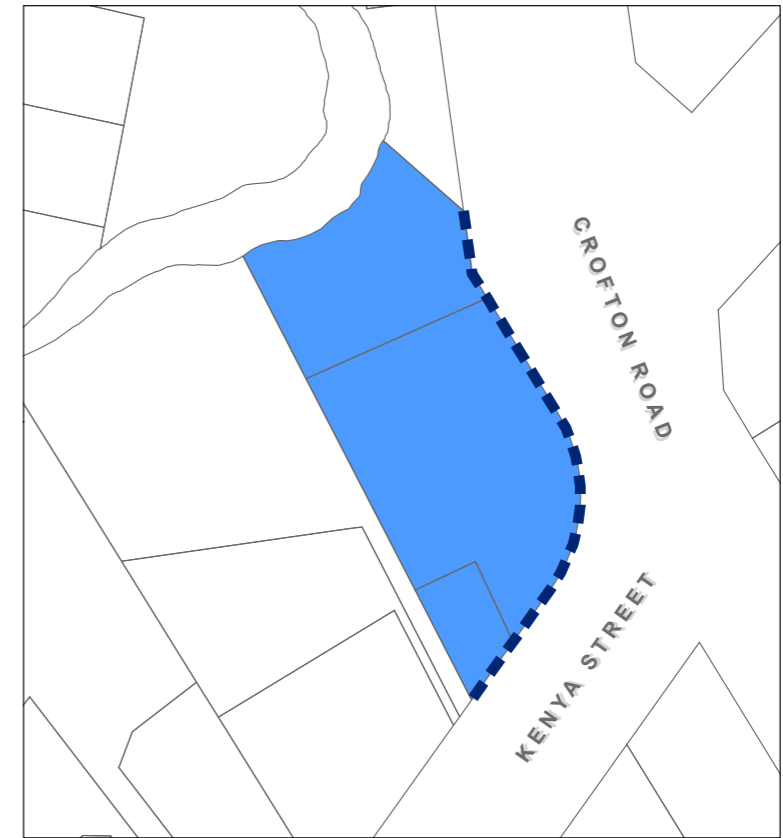

Newtown - Constable Street

1:1000

Ngaio

1:2000

Ngaio

1:1000

Northland

1:2000

Roseneath

1:500

Seatoun

1:1500

Primary Centre
Secondary

Primary and secondary frontages

Last Updated
20 December 2013