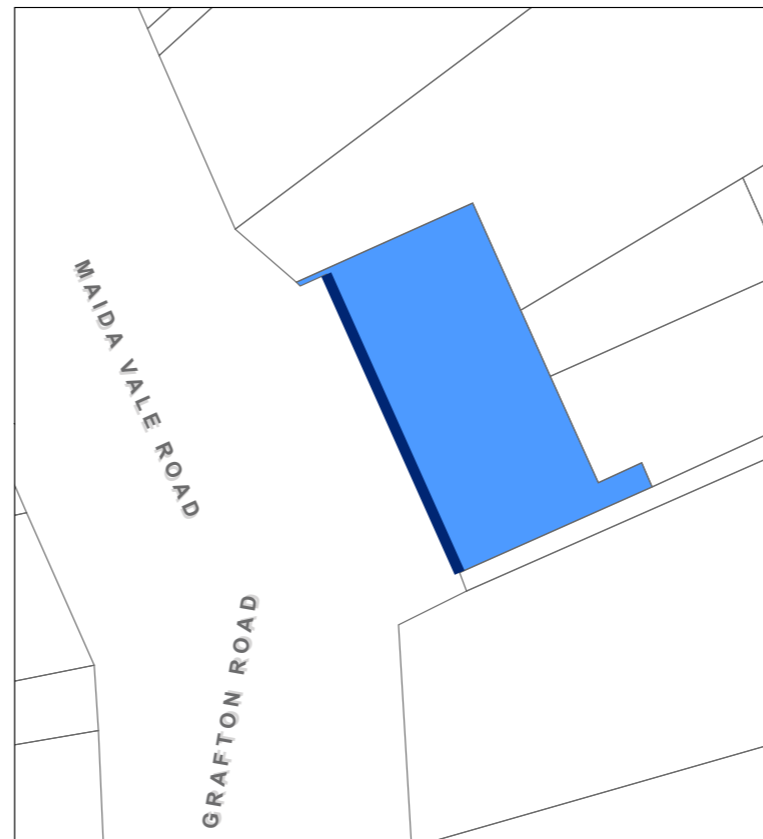

Newtown - Constable Street

1:1000

Ngaio

1:2000

Ngaio

1:1000

Northland

1:2000

Roseneath

1:500

Seatoun

1:1500

Primary Centre
Secondary

Primary and secondary frontages

Last Updated
20 December 2013