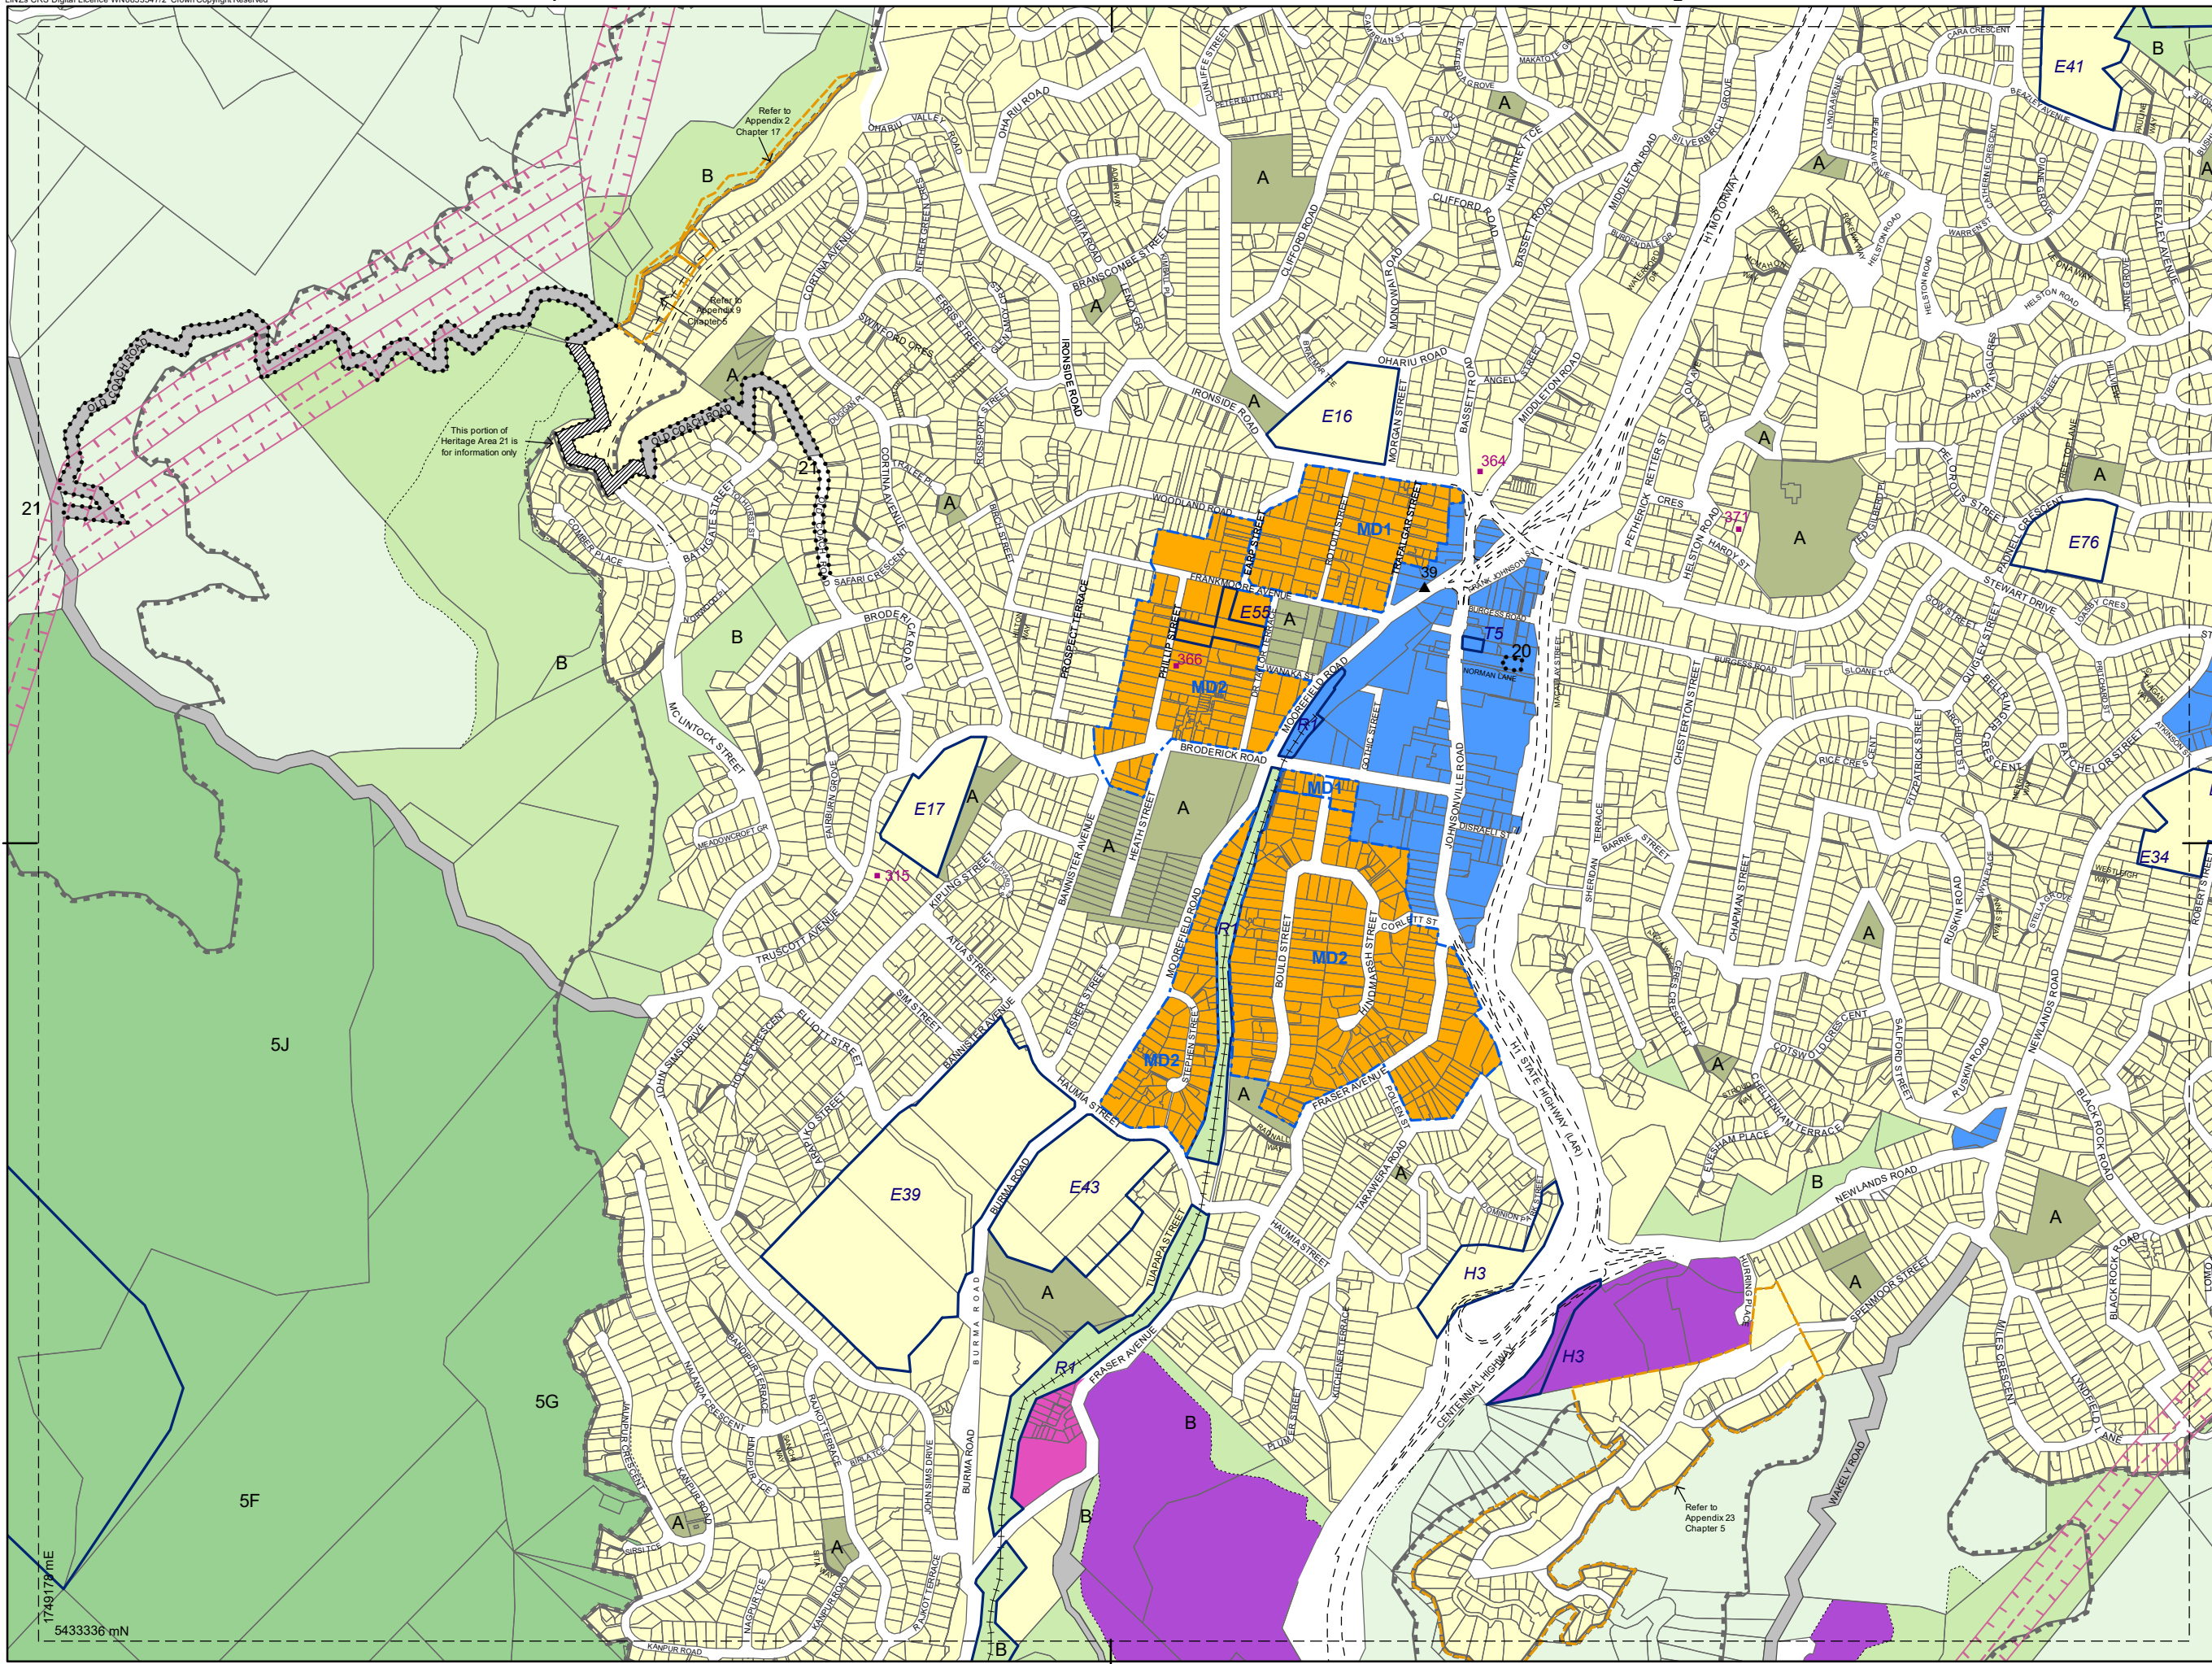

25	26
20	23
21	22

Absolutely
Positively
Wellington

WE BURE KI PŌHĀRE
WELLINGTON CITY COUNCIL

WELLINGTON CITY COUNCIL DISTRICT PLAN MAP

Operative July 2000
Updated September 2019