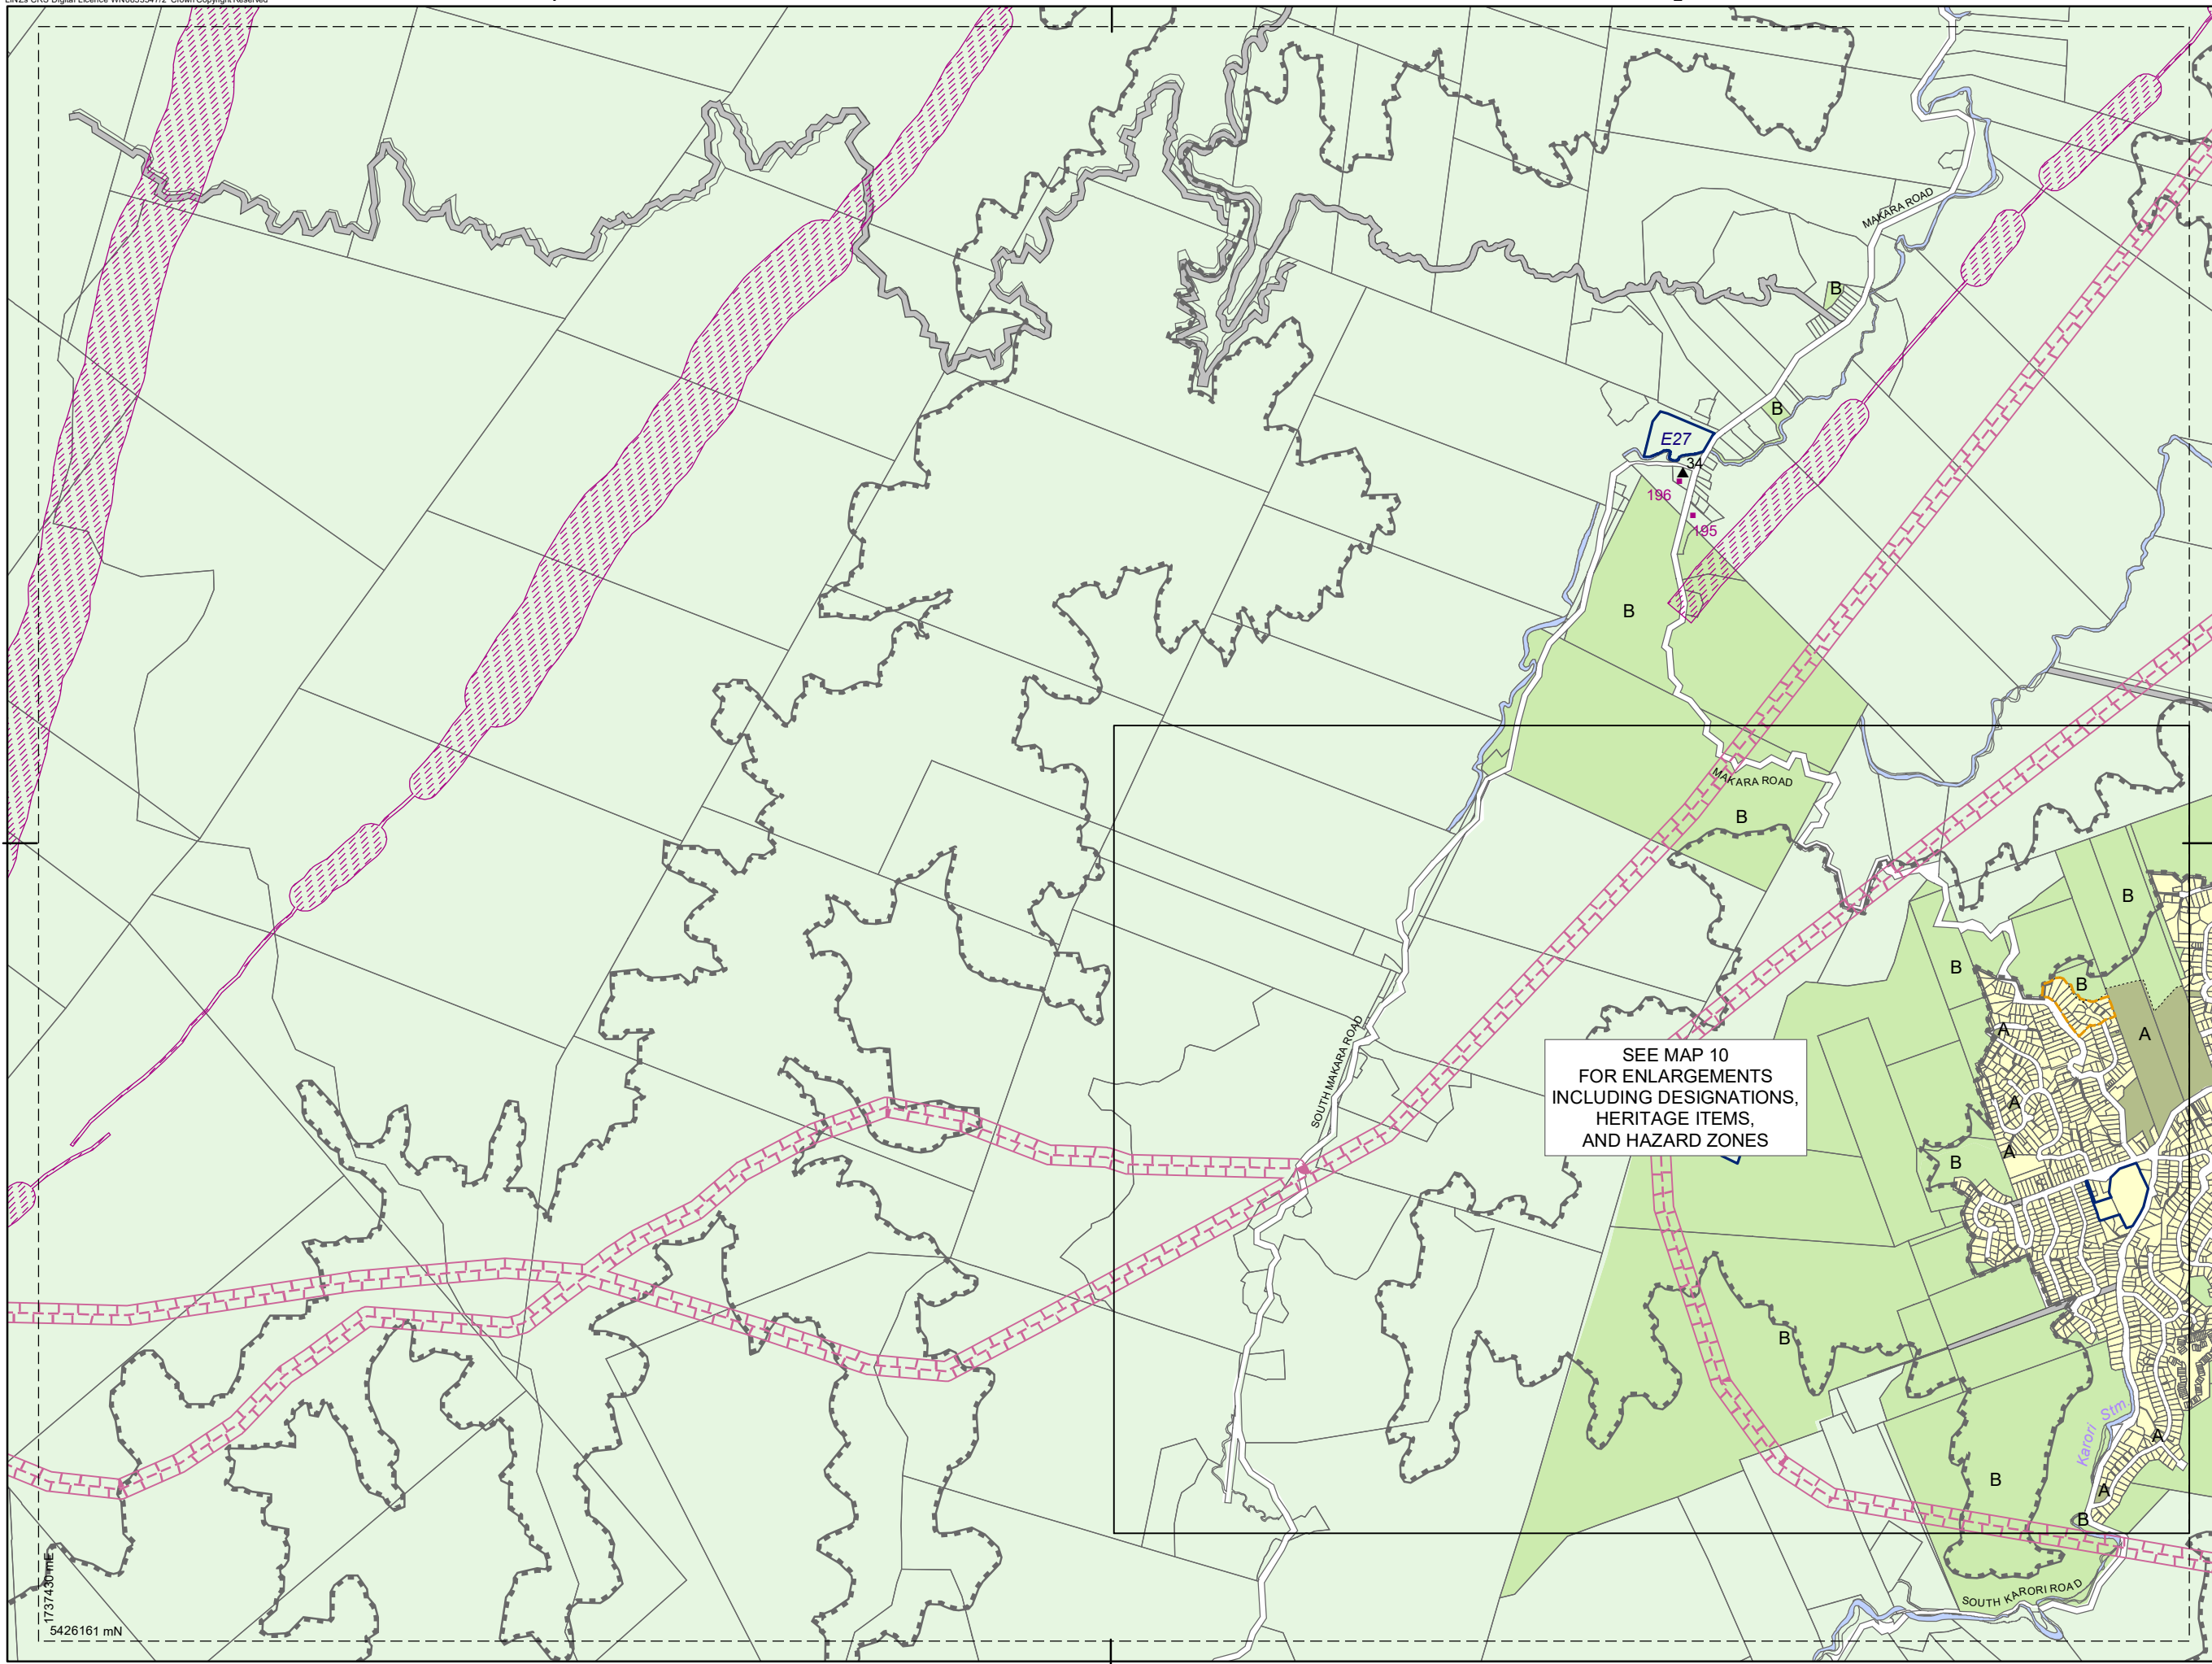

1:20,000

	19	20
8	9	14
1	10	11
	2	

SEE MAP 10
FOR ENLARGEMENTS
INCLUDING DESIGNATIONS,
HERITAGE ITEMS,
AND HAZARD ZONES

Absolutely
POSITIVELY
WE HAVE THE POWER
WELLINGTON CITY COUNCIL **Wellington**

1737430 mE
5426161 mN

WELLINGTON CITY COUNCIL DISTRICT PLAN MAP

Operative July 2000
Updated May 2021