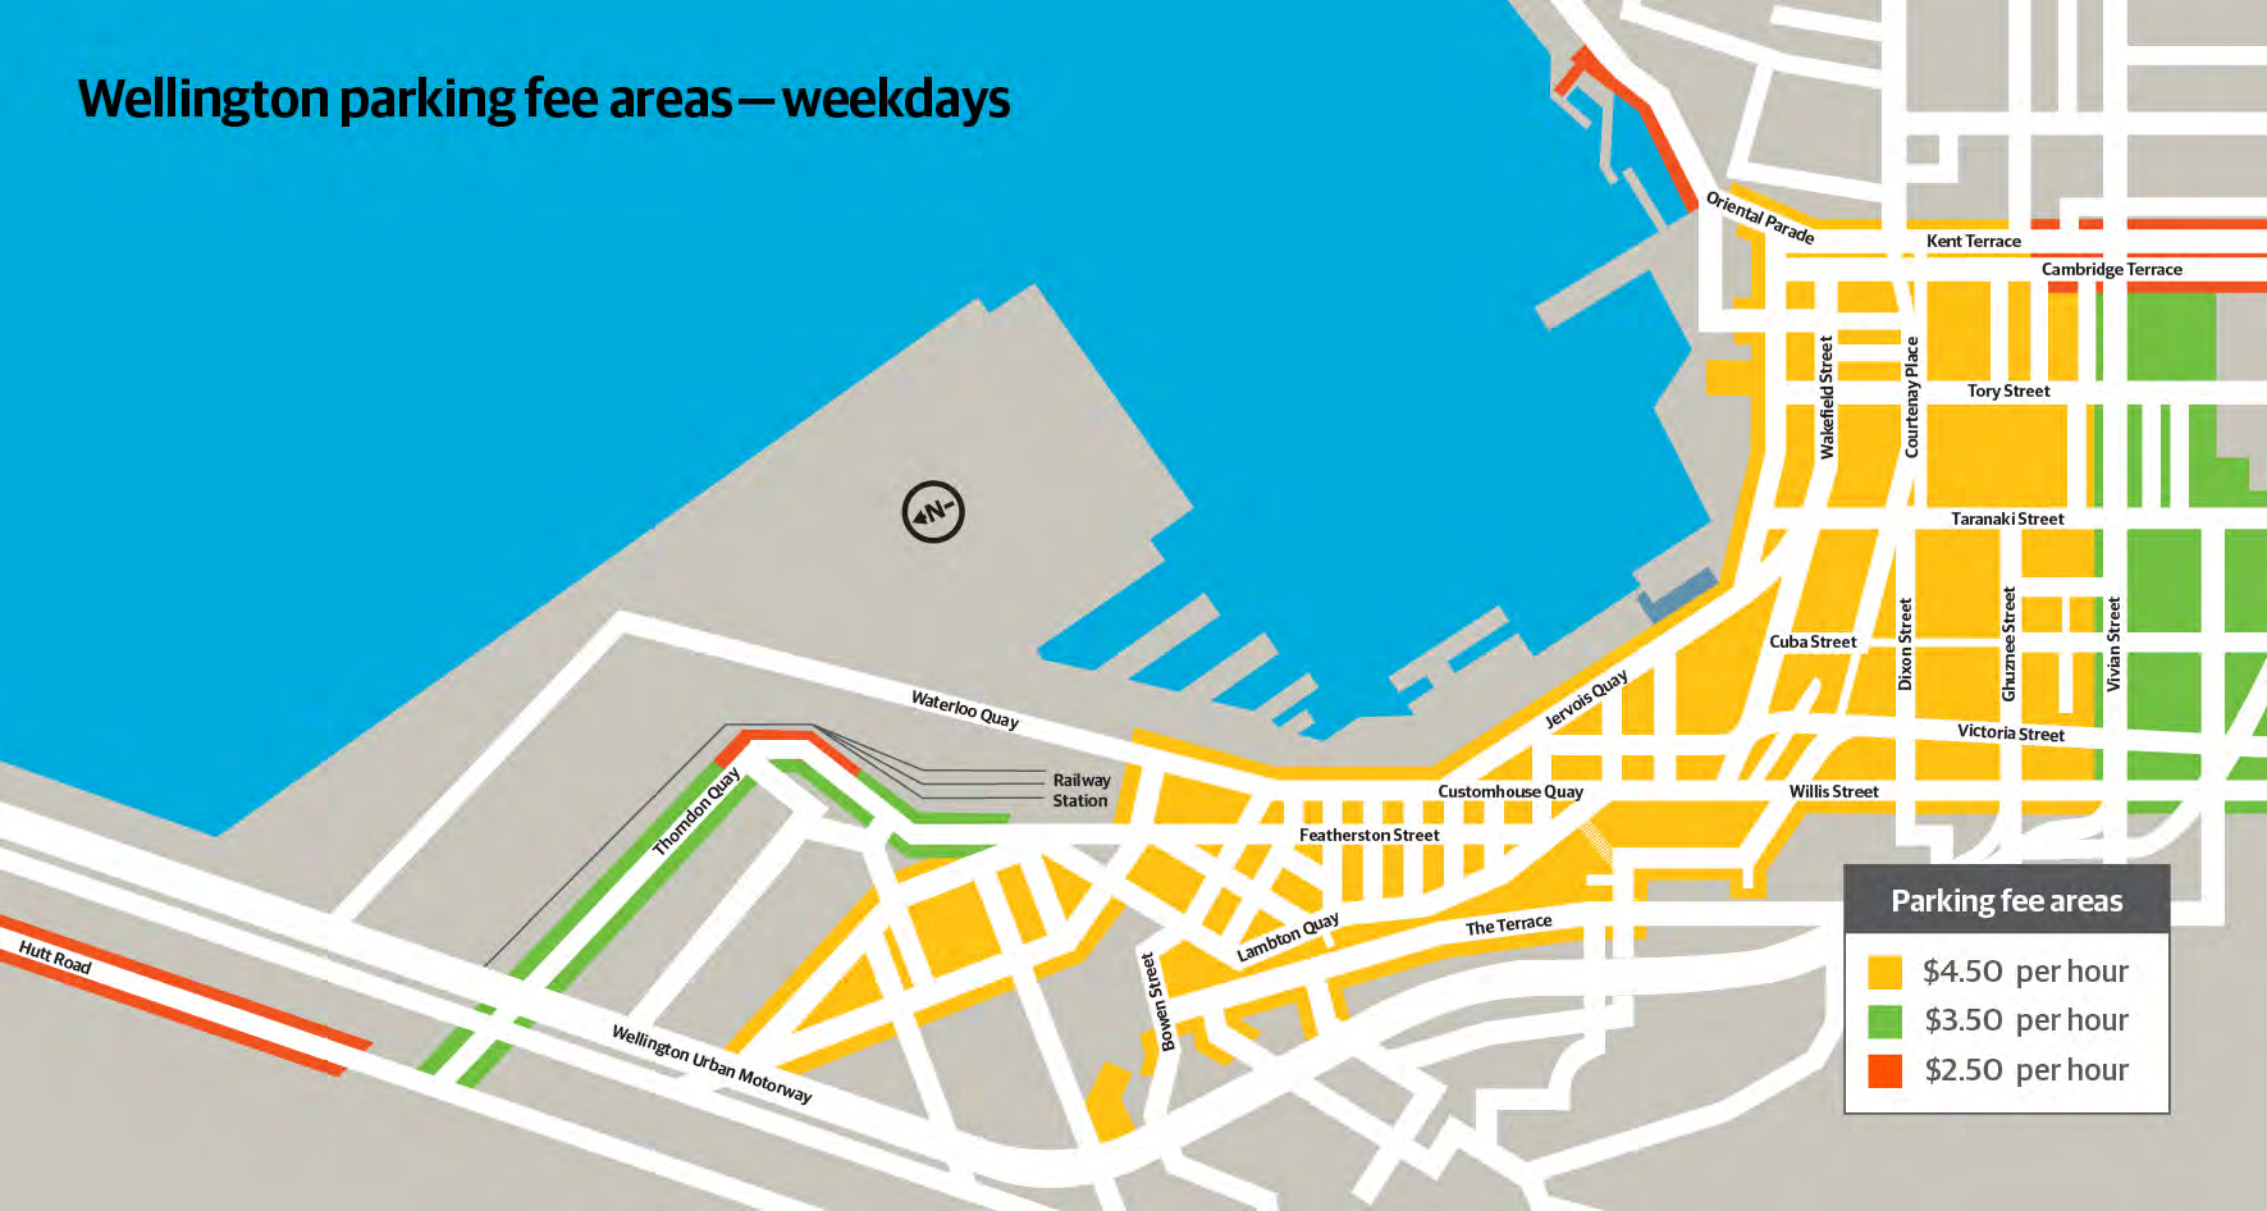

Wellington parking fee areas – weekdays

Parking fee areas

- \$4.50 per hour
- \$3.50 per hour
- \$2.50 per hour